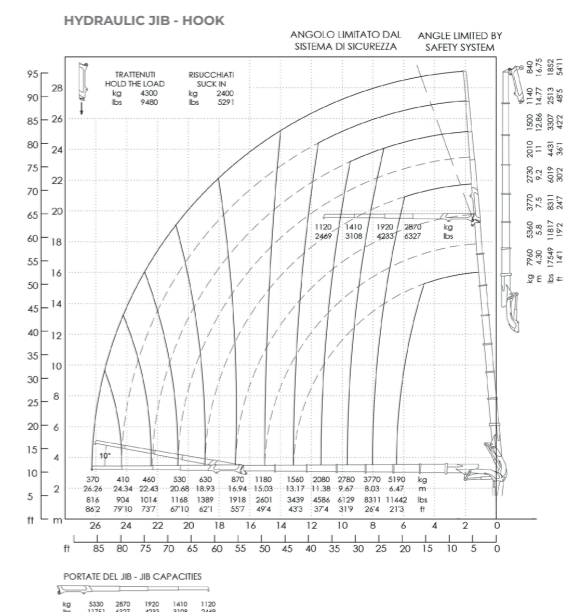

Options:

- 4 Extensions hydraulic jib
- Hydraulic winch
- Non-marking tires
- Atex conversions
- Customized painting

Technical features

Static moment max. kg/m	50.000	2 electric motors 20 AC kW 96 V Insulation class H	Electric Load Moment Indicator System
	Dimensions mm	5050x2000x2820	Total Kg. 18.000
			96 V -840 Ah 8 hours autonomy crane service 2,5 km traversing
			Steel crawler, road plate in vulcanized rubber
		Diesel generator 45 kVA	Motor driven pump hydraulic system 35 kW - 96 AC

Load charts

EU Standards CE

	UNI ISO 4301-2: A1
	2006/42 CE-2014/30 UE-2014/35 UE- 2000/14 e and subsequent modifications
	EN 13000:2014 ANSI/ASME B30.5-2011 and subsequent modifications

Dimensions