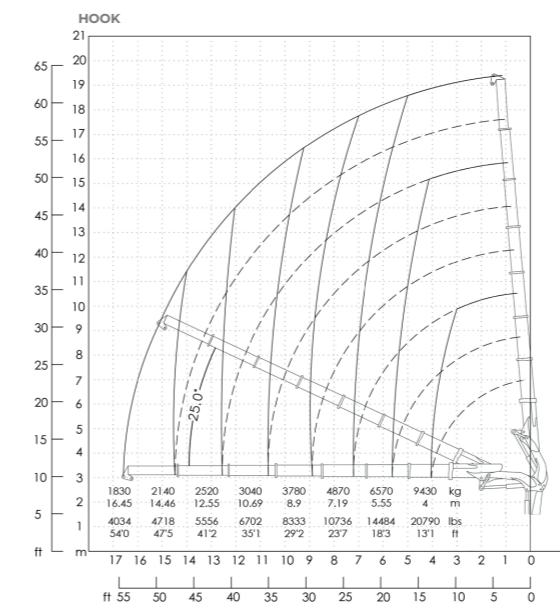

Options:

- 4 Extensions hydraulic jib
- Hydraulic winch
- Non-marking tires
- Atex conversions
- Customized painting

Technical features

Static moment max. kg/m	50.000	2 electric motors 20 AC kW 96 V Insulation class H	Electric Load Moment Indicator System
	Dimensions mm	5050x2000x2820	Total Kg. 18.000
			96 V -840 Ah 8 hours autonomy crane service 2,5 km traversing
			Steel crawler, road plate in vulcanized rubber
		Diesel generator 45 kVA	Motor driven pump hydraulic system 35 kW - 96 AC

Load charts

EU Standards CE

	UNI ISO 4301-2: A1
	2006/42 CE-2014/30 UE-2014/35 UE- 2000/14 e and subsequent modifications
	EN 13000:2014 ANSI/ASME B30.5-2011 and subsequent modifications

Dimensions